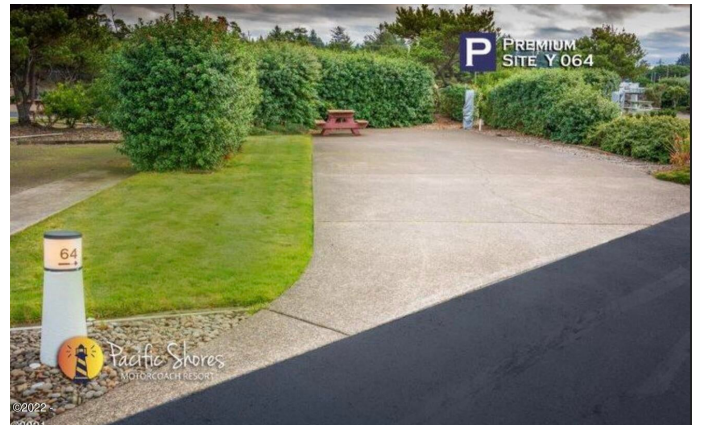

# \$91,900 - 6225 N Coast Hwy 101 Lot 64, Newport

MLS® #22-21

**\$91,900**

Bedroom, Bathroom,  
Land-Residential on 0.05 Acres

Outdoor Resorts Motorcoach Resort, Newport,  
OR

Lot 64 is located on north end of the Resort. Back in premium lot with tall mature hedges all around for privacy. Pacific Shores is gated Motorcoach Resort offers, Indoor/outdoor pools and spas, hot sauna, owner's only gym, kitchen and lounge. Two beautiful walking trails and private beach access. Come and check it out!