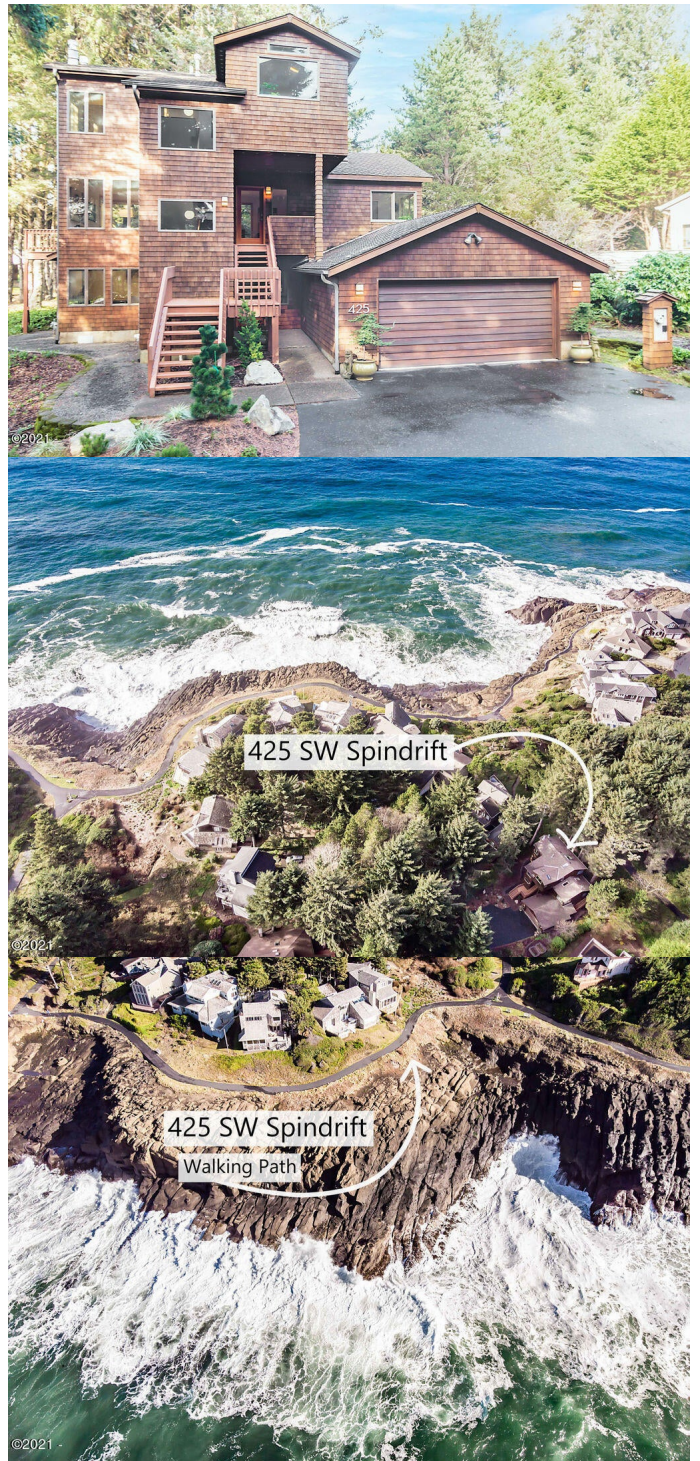

# \$1,175,000 - 425 Sw Spindrift, Depoe Bay

MLS® #21-2670

## \$1,175,000

4 Bedroom, 3.00 Bathroom, 2,917 sqft  
Residential/Site Blt on 0.20 Acres

Little Whale Cove, Depoe Bay, OR

Ocean View contemporary home, move in ready! Nestled in a wooded setting overlooking the dramatic basalt rocks & crashing waves in Little Whale Cove, a gated community on the Central Oregon Coast. Beautiful interior designed with gourmet kitchen, open living/dining area and gas fireplace on the main level. Upper level boasts a master suite with sitting room and fantastic bathroom, den area. Lower level has guest bedrooms/baths and separate entrance, perfect for all your entertaining needs. High end finishes & appliance, granites, hardwoods & exotic tiles w/ attention to detail through out! Covered porch & easy access decks + oversized garage. Must see this well appointed home!

## Community Information

Address	425 Sw Spindrift
Area	Depoe Bay
Subdivision	Little Whale Cove
City	Depoe Bay
County	Lincoln
State	OR
Zip Code	97341